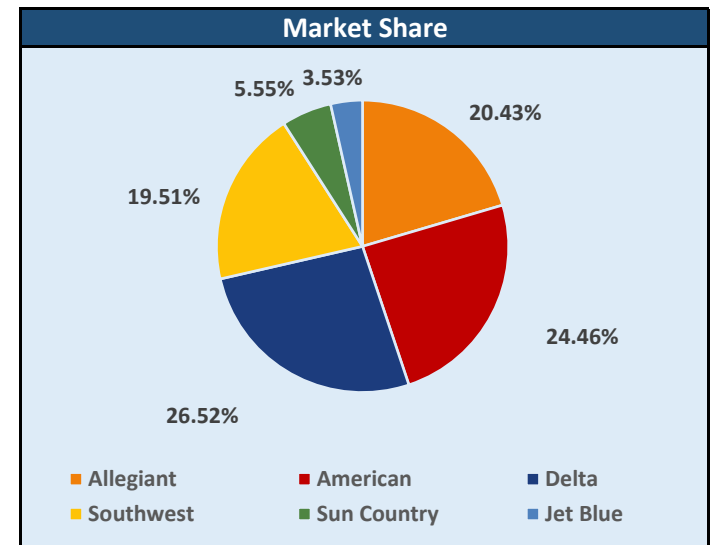

Destin - Fort Walton Beach Airport (VPS)

March 2026 Traffic Report

Year	EPAX	DPAX	Total	% Change	OPS
2026	100,413	107,139	207,552	4.19%	1,882
2025	97,844	101,364	199,208	2.44%	1,748
2024	93,839	100,627	194,466	11.28%	1,660

Year	EPAX	DPAX	Total	% Change	OPS
2026	20,191	22,215	42,406	-11.49%	332
2025	23,168	24,745	47,913	28.76%	378
2024	17,831	19,380	37,211	-5.45%	278

Year	EPAX	DPAX	Total	% Change	OPS
2026	24,868	25,890	50,758	0.31%	590
2025	25,017	25,584	50,601	-17.64%	534
2024	29,826	31,616	61,442	19.03%	564

Year	EPAX	DPAX	Total	% Change	OPS
2026	27,160	27,893	55,053	-0.66%	472
2025	27,502	27,915	55,417	8.23%	464
2024	24,829	26,376	51,205	7.39%	438

Year	EPAX	DPAX	Total	% Change	OPS
2026	19,159	21,331	40,490	12.21%	342
2025	17,642	18,443	36,085	-4.10%	320
2024	17,818	19,811	37,629	14.51%	338

Year	EPAX	DPAX	Total	% Change	OPS
2026	5,644	5,876	11,520	25.33%	66
2025	4,515	4,677	9,192	31.71%	52
2024	3,535	3,444	6,979	116.07%	42

Year	EPAX	DPAX	Total	% Change	OPS
2026	3,391	3,934	7,325	N/A	80