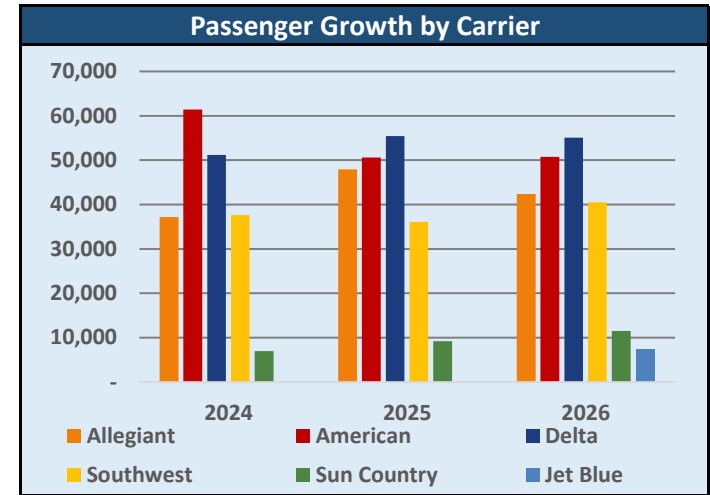

Destin - Fort Walton Beach Airport (VPS)

March 2026 Traffic Report

Year	EPAX	DPAX	Total	% Change	OPS
2026	100,413	107,139	207,552	4.19%	1,882
2025	97,844	101,364	199,208	2.44%	1,748
2024	93,839	100,627	194,466	11.28%	1,660

Year	EPAX	DPAX	Total	% Change	OPS
2026	20,191	22,215	42,406	-11.49%	332
2025	23,168	24,745	47,913	28.76%	378
2024	17,831	19,380	37,211	-5.45%	278

Year	EPAX	DPAX	Total	% Change	OPS
2026	24,868	25,890	50,758	0.31%	590
2025	25,017	25,584	50,601	-17.64%	534
2024	29,826	31,616	61,442	19.03%	564

Year	EPAX	DPAX	Total	% Change	OPS
2026	27,160	27,893	55,053	-0.66%	472
2025	27,502	27,915	55,417	8.23%	464
2024	24,829	26,376	51,205	7.39%	438

Year	EPAX	DPAX	Total	% Change	OPS
2026	19,159	21,331	40,490	12.21%	342
2025	17,642	18,443	36,085	-4.10%	320
2024	17,818	19,811	37,629	14.51%	338

Year	EPAX	DPAX	Total	% Change	OPS
2026	5,644	5,876	11,520	25.33%	66
2025	4,515	4,677	9,192	31.71%	52
2024	3,535	3,444	6,979	116.07%	42

Year	EPAX	DPAX	Total	% Change	OPS
2026	3,391	3,934	7,325	N/A	80